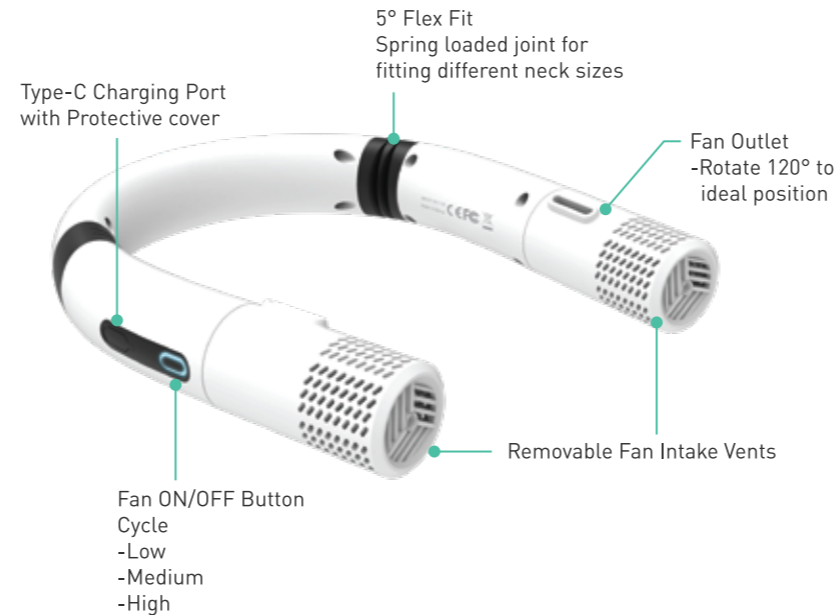

PERSONAL FAN INSTRUCTION MANUAL

What's included:

- Blaux Personal Fan x 1
- Type-C to USB Charging Cable x 1 (40cm /15.7in long)
- Instruction Manual x 1

Features:

Charging your device:

1. Lift off protective cover from Type-C charging port.
2. Connect the USB-A plug to a power source, then connect the Type-C plug to the Type-C port of the fan.
3. Charging indicator will be shown on the LED of the Fan button

Light Status:

- Charging = Blue LED ring breathing
- Full Charge = LED is off
- Low Battery = Blue LED ring will flash slowly 5 times and then shuts down
- No Battery = Unable to turn on fan

How to wear:

Flex the arms of the fan slightly outwards and slip the U shaped fan on from the back of your neck. The spring tension arms will return to its original shape.

Turning the fan on:

Press the rounded 'O' button to turn on the fan and cycle through the fan speeds. The blue LED light ring will illuminate when fan is on.

- 1 = Fan Speed LOW (Light ON)
- 2 = Fan Speed MEDIUM (Light ON)
- 3 = Fan Speed HIGH (Light ON)
- 4 = OFF (Light OFF)

Rotate 120°

Rotate and positioning fan outlets:

The Blaux Personal Fan is ambidextrous, you can wear it upside down or right side up, either way the fan outlet is facing inwards. You can rotate the fan outlet collar within 120° inward to the direction desired.