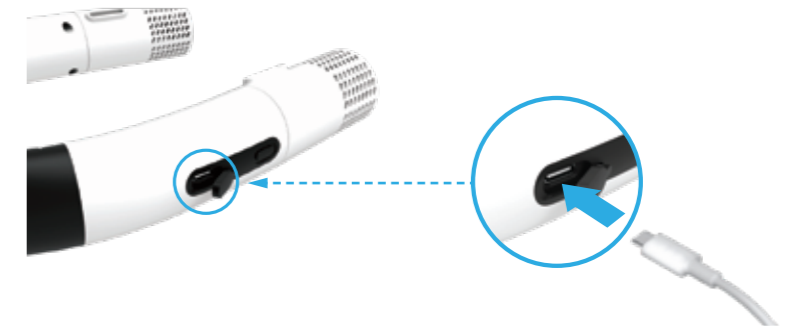

PERSONAL FAN INSTRUCTION MANUAL

What's included:

- Blaux Personal Fan x 1
- Type-C to USB Charging Cable x 1 (40cm /15.7in long)
- Instruction Manual x 1

Features:

Charging your device:

1. Lift off protective cover from Type-C charging port.
2. Connect the USB-A plug to a power source, then connect the Type-C plug to the Type-C port of the fan.
3. Charging indicator will be shown on the LED of the Fan button

Light Status:

- Charging = Blue LED ring breathing
- Full Charge = LED is off
- Low Battery = Blue LED ring will flash slowly 5 times and then shuts down
- No Battery = Unable to turn on fan

How to wear:

Flex the arms of the fan slightly outwards and slip the U shaped fan on from the back of your neck. The spring tension arms will return to its original shape.

Turning the fan on:

Press the rounded 'O' button to turn on the fan and cycle through the fan speeds. The blue LED light ring will illuminate when fan is on.

- 1 = Fan Speed LOW (Light ON)
- 2 = Fan Speed MEDIUM (Light ON)
- 3 = Fan Speed HIGH (Light ON)
- 4 = OFF (Light OFF)

Rotate 120°

Rotate and positioning fan outlets:

The Blaux Personal Fan is ambidextrous, you can wear it upside down or right side up, either way the fan outlet is facing inwards. You can rotate the fan outlet collar within 120° inward to the direction desired.